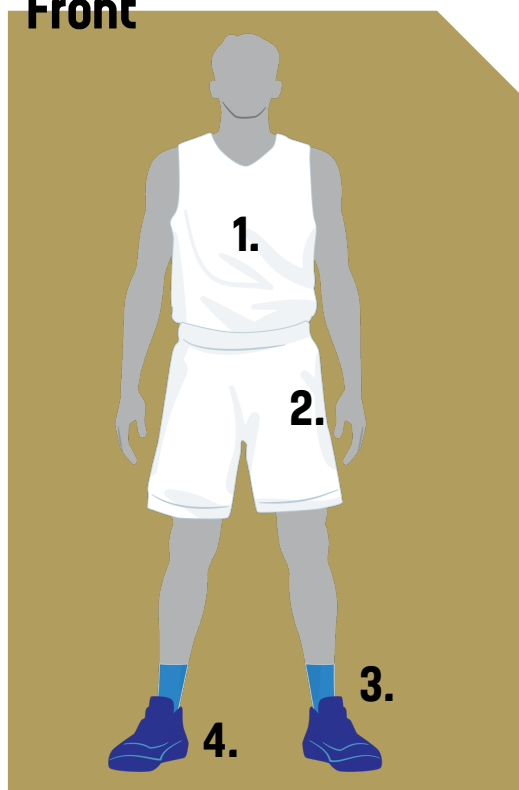

FIBA

We Are Basketball

PLAYER'S UNIFORM

*GUIDELINES / OBR2022
version 1.0*

PLAYER'S UNIFORM

Front

The uniform of all team members shall consist of:

- ▲ ***(1) Shirts and (2) shorts of the same dominant colour.***
- ▲ ***If shirts have sleeves they must end above the elbow.***
- ▲ ***The shorts must end above the knee***
- ▲ ***(3) Socks of the same dominant colour for all team members. Socks need to be visible.***
- ▲ ***(4) Shoes of any colour combination, but the left and right shoe must match. No flashing lights, reflective material or other adornments are permitted.***

PLAYER'S UNIFORM / ACCESSORIES

Front

Back

***The following are permitted:
All players on the team must have all their
(5) arm and (6) leg garments, including undershirts*
and undershorts, made of compression material
(7) wrist- and (8) headbands**
and
(9) tapings of the same solid colour.***