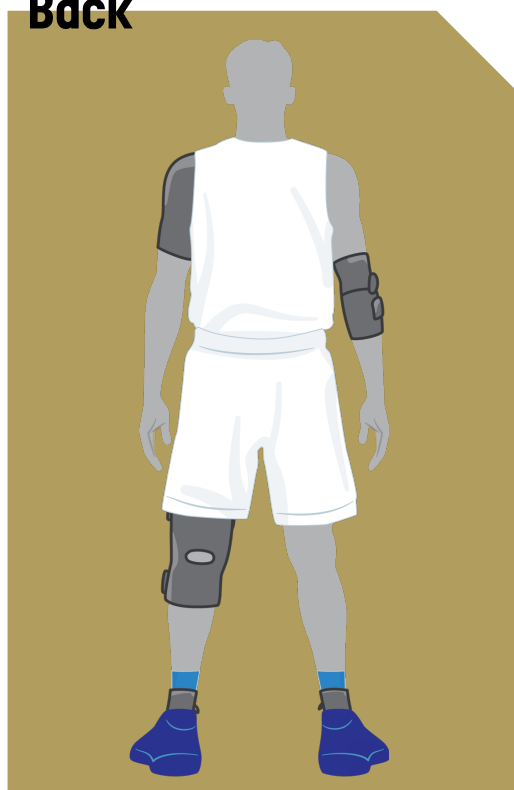

Back

The following are permitted in any colour:

- **(10) Shoulder, upper arm, thigh or lower leg protective equipment if the material is sufficiently padded.**
- **(11) Knee braces if they are properly covered.**
- **(12) Ankle braces.**
- **Protector for an injured nose, even if made of a hard material.**
- **Spectacles, if they do not pose a danger to other players.**
- **(13) Non-coloured transparent mouth guard.**